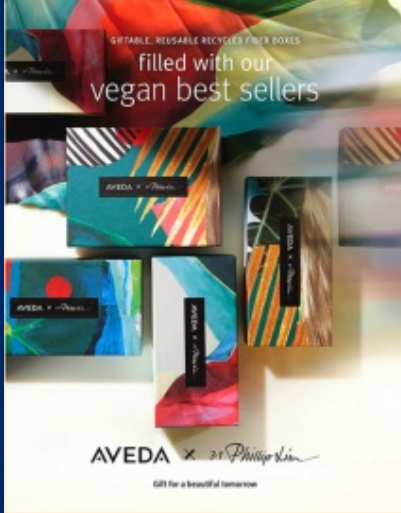

Shop Small Business Saturday

ALL AVEDA 25% OFF

Free Gift with Any
Purchase over $125

GIFT CARD PROMO!

$25 - $5 Bonus Card
$50 - $10 Bonus Card
$75 - $15 Bonus Card
$100 - $20 Bonus Card

WELL DID & CO.

Returning with Jewelry
& Gift Cards

HOUSE OF GLOW