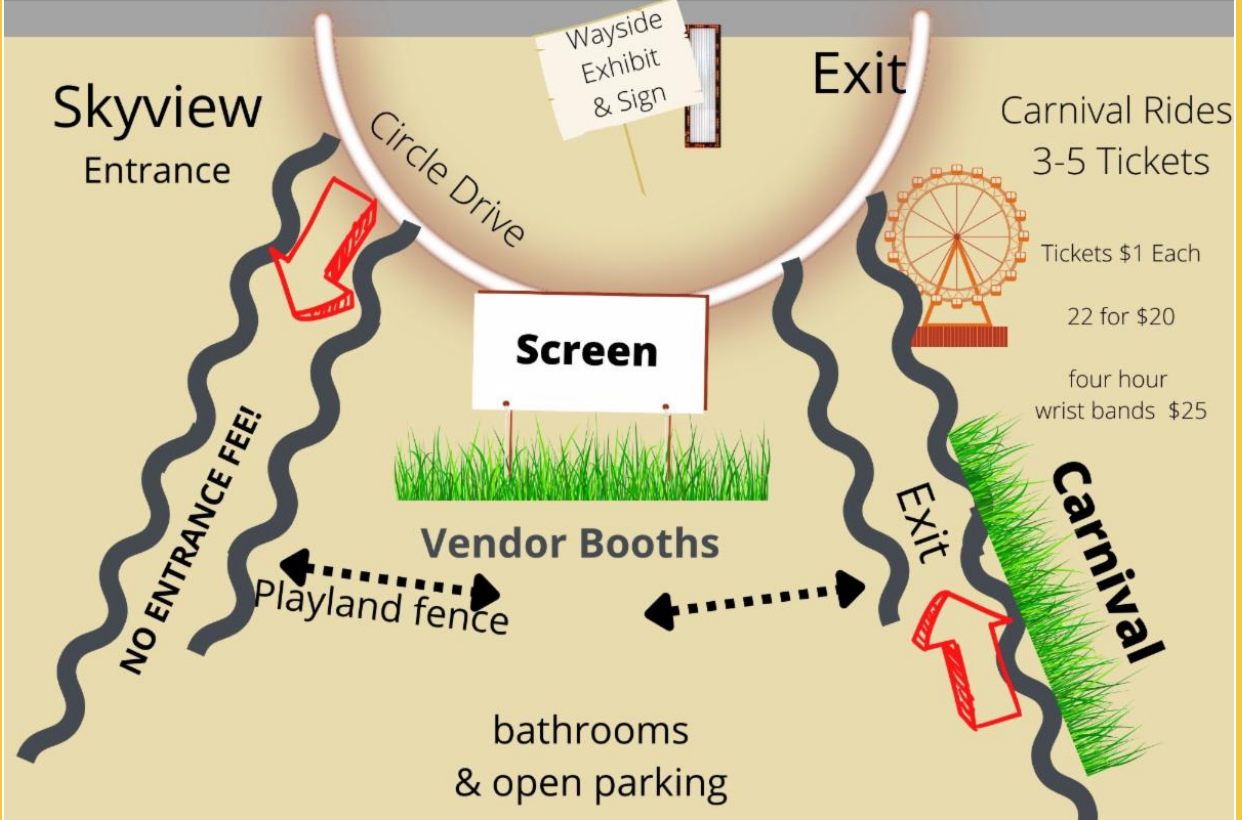

# CARNIVAL

BRING THE WHOLE FAMILY FOR GAMES,  
RIDES, CRAFT & VENDOR BOOTHS TOO!

[www.litchfieldskyview.com](http://www.litchfieldskyview.com)

**SEPTEMBER 29TH, 30TH  
& OCTOBER 1ST**

1500 HISTORIC OLD ROUTE 66  
IN LITCHFIELD, IL

# SKYVIEW 2022 CARNIVAL BOOTH RESERVATION

10 X 10  
SPACE \$45  
**CHOOSE ONE**  
10 X 20  
SPACE \$75

**SPECIFICS:**

- Space is limited and first come first served!
- Vendors must be ready for business by opening time daily, 5 pm Thursday and Friday, and noon on Saturday.
- Feel free to use either gate when arriving for set up.
- Set up can be done as early as:  
11 am Thursday and Friday, and 9 am on Saturday.
- Please do not close your booth till carnival closing, 10 pm, Saturday evening.
- Some fair foods & drink items can not be sold:  
Lemon Shake ups; Funnel Cakes; Corn dogs; etc.
- Power is not provided. We do have plenty of parking though!
- Our bathrooms will be open, but our concession stand will not.
- All booth spaces are to be cleaned out by: 10 am, Sunday morning, October 2nd.

Cruise-in for the NEW! Elvis

BACK TO SCHOOL DOUBLE | SEPTEMBER 9/10

16 Candles & Breakfast Club

INDIANA JONES WEEKEND | SEPTEMBER 16/17

Raiders of the Lost Ark  
& The Last Crusade

DANCING DOUBLE | SEPTEMBER 23/24

Footloose & Dirty Dancing

ROUTE 66 SKYVIEW CARNIVAL |  
SEPTEMBER 29, 30, & OCTOBER 1  
FREE THREE STUDES SHORTS AT 10 PM NIGHTLY!

Vendor info, Merch, Menu & More:  
[www.litchfieldskyview.com](http://www.litchfieldskyview.com)